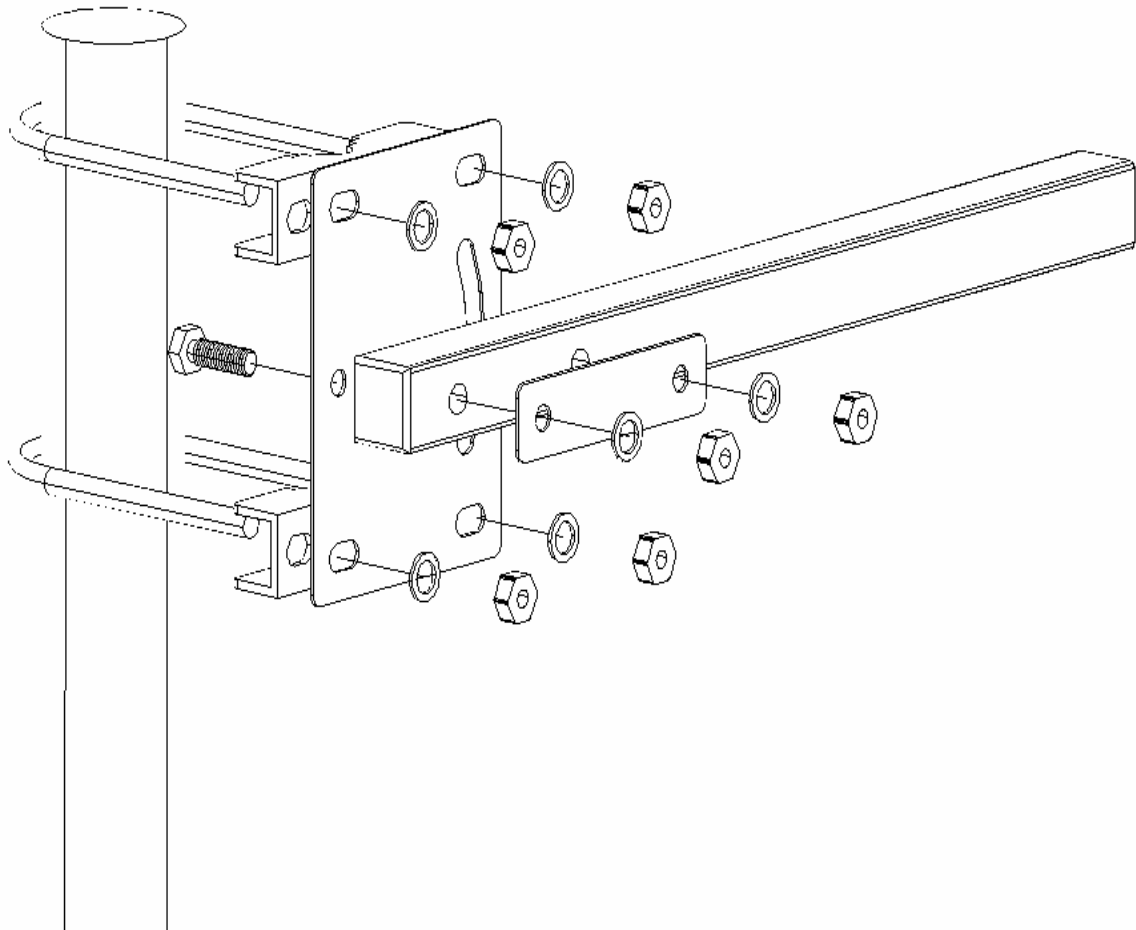

## Antenna 2.4GHz Yagi Type 15 dBi (N-Female)

**Model : LAXO-AN-YG15**

### **SPECIFICATION**

- Frequency : 2400~2500 MHz
- Max gain : 15 dBi
- Connector : N female
- Max input power : 50 W
- Wave impedance : 50 ohm
- Dimensions (LxWxH) : 770x50x45 mm
- Weight : 570 g
- For Image/Data/Voice communication and Wireless LAN system