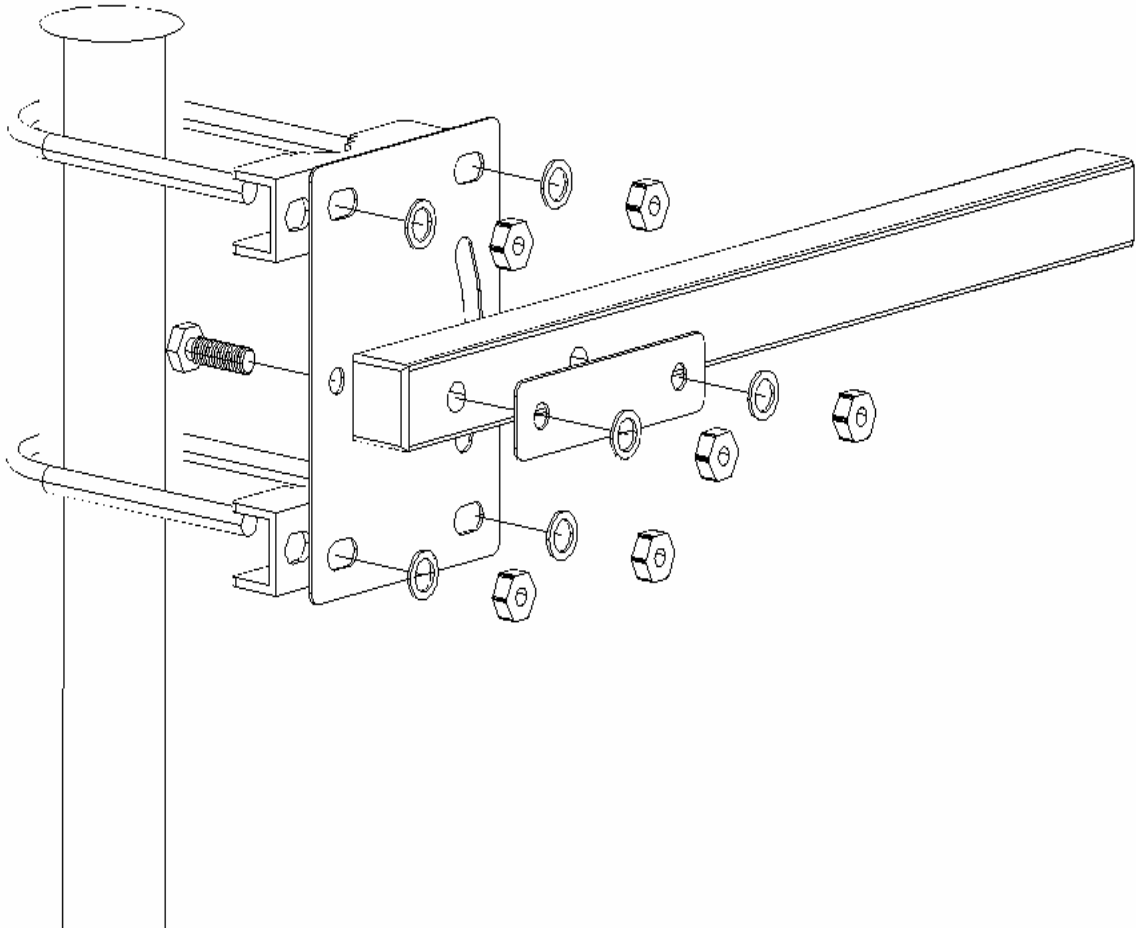

Antenna 2.4GHz Yagi Type 7 dBi (N-Female)

Model : LAXO-AN-YG07

SPECIFICATION

- **Frequency : 2400~2500 MHz**
- **Max gain : 7 dBi**
- **Connector : N female**
- **Max input power : 50 W**
- **Wave impedance : 50 ohm**
- **Dimensions (LxWxH) : 300x50x45 mm**
- **Weight : 360 g**
- **For Image/Data/Voice communication and Wireless LAN system**