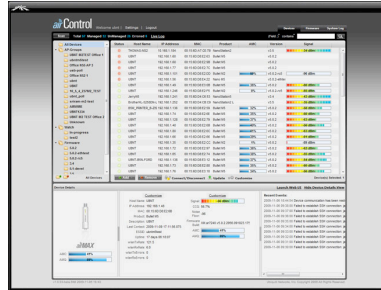

PicoStation M2-HP 2.4GHz Hi Power 802.11N Outdoor Radio System

World's Smallest and Most Powerful Outdoor WiFi AP

SYSTEM INFORMATION			
Processor Specs	Atheros MIPS 24KC, 400MHZ		
Memory Information	32MB SDRAM, 8MB Flash		
Networking Interface	1 X 10/100 BASE-TX (Cat. 5, RJ-45) Ethernet Interface		
REGULATORY / COMPLIANCE INFORMATION			
Wireless Approvals	FCC Part 15.247, IC RS210, CE		
RoHS Compliance	YES		
OPERATING FREQUENCY 2412MHz-2462MHz			
TX POWER SPECIFICATIONS			
11g	DataRate	Avg. TX	Tolerance
	1-24Mbps	28 dBm	+/-2dB
	36Mbps	27 dBm	+/-2dB
	48Mbps	26 dBm	+/-2dB
Airmax 11n	MCS0	28 dBm	+/-2dB
	MCS1	28 dBm	+/-2dB
	MCS2	28 dBm	+/-2dB
	MCS3	28 dBm	+/-2dB
	MCS4	27 dBm	+/-2dB
	MCS5	25 dBm	+/-2dB
	MCS6	24 dBm	+/-2dB
	MCS7	23 dBm	+/-2dB
RX SPECIFICATIONS			
11g	DataRate	Sensitivity	Tolerance
	1-24Mbps	-97 dBm min.	+/-2dB
	36Mbps	-80 dBm	+/-2dB
	48Mbps	-77 dBm	+/-2dB
Airmax11n	MCS0	-96 dBm	+/-2dB
	MCS1	-95 dBm	+/-2dB
	MCS2	-92 dBm	+/-2dB
	MCS3	-90 dBm	+/-2dB
	MCS4	-86 dBm	+/-2dB
	MCS5	-83 dBm	+/-2dB
	MCS6	-77 dBm	+/-2dB
	MCS7	-74 dBm	+/-2dB
ANTENNA & RANGE PERFORMANCE			
RP-SMA Antenna Included	Outdoor Omni-directional. 6dBi		
Indoor/Outdoor Range	Over 200m / 500m		
PHYSICAL / ELECTRICAL / ENVIRONMENTAL			
Enclosure Size	13.6 cm. length x 2.0 cm. height x 3.9cm. width		
Weight	0.10kg		
Enclosure Characteristics	Outdoor UV Stabilized Plastic		
Max Power Consumption	8 Watts		
Power Rating	Up to 24V. POE Supply included		
Power Method	Passive Power over Ethernet (pairs 4,5+; 7,8 return)		
Operating Temperature	-20C to +70C		
Operating Humidity	5 to 95% Condensing		
Shock and Vibration	ETSI300-019-1.4		